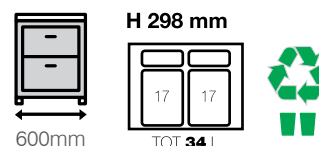

600 MM CARCASS - TO SUIT 450 NL

Description	Bucket Height	Drawer Nominal Length	Code
With Metal Lid	298mm	450mm	1-456-601
No Metal Lid	298mm	450mm	1-456-161