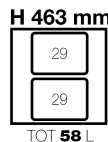

### 500 MM CARCASS - TO SUIT 500 NL

Description	Bucket Height	Drawer Nominal Length	Code
With Metal Lid	298mm	500mm	1-456-505
No Metal Lid	298mm	500mm	1-456-153

H

Storage & Decorative Solutions

### 600 MM CARCASS - TO SUIT 500 NL

Description	Bucket Height	Drawer Nominal Length	Code
With Metal Lid	463mm	500mm	1-456-607
No Metal Lid	463mm	500mm	1-456-167

### 500 MM CARCASS - TO SUIT 500 NL

Description	Bucket Height	Drawer Nominal Length	Code
With Metal Lid	463mm	500mm	1-456-507
No Metal Lid	463mm	500mm	1-456-155