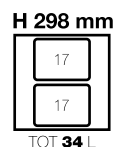

### 300 MM CARCASS - TO SUIT 500 NL

Description	Bucket Height	Drawer Nominal Length	Code
With Metal Lid	298mm	500mm	1-456-305
No Metal Lid	298mm	500mm	1-456-135

### 450 MM CARCASS - TO SUIT 500 NL

Description	Bucket Height	Drawer Nominal Length	Code
With Metal Lid	463mm	500mm	1-456-457
No Metal Lid	463mm	500mm	1-456-147

### 400 MM CARCASS - TO SUIT 500 NL

Description	Bucket Height	Drawer Nominal Length	Code
With Metal Lid	298mm	500mm	1-456-405
No Metal Lid	298mm	500mm	1-456-142

### 500 MM CARCASS - TO SUIT 500 NL

Description	Bucket Height	Drawer Nominal Length	Code
With Metal Lid	298mm	500mm	1-456-505
No Metal Lid	298mm	500mm	1-456-153

H

Storage & Decorative Solutions