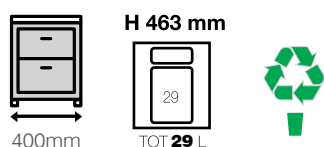

400 MM CARCASS - TO SUIT 450 NL

Description	Bucket Height	Drawer Nominal Length	Code
With Metal Lid	463mm	450mm	1-456-453
No Metal Lid	463mm	450mm	1-456-443