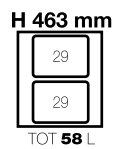

### 450 MM CARCASS - TO SUIT 500 NL

Description	Bucket Height	Drawer Nominal Length	Code
With Metal Lid	298mm	500mm	1-456-455
No Metal Lid	298mm	500mm	1-456-145

### 300 MM CARCASS - TO SUIT 500 NL

Description	Bucket Height	Drawer Nominal Length	Code
With Metal Lid	298mm	500mm	1-456-305
No Metal Lid	298mm	500mm	1-456-135

### 450 MM CARCASS - TO SUIT 500 NL

Description	Bucket Height	Drawer Nominal Length	Code
With Metal Lid	463mm	500mm	1-456-457
No Metal Lid	463mm	500mm	1-456-147

### 400 MM CARCASS - TO SUIT 500 NL

Description	Bucket Height	Drawer Nominal Length	Code
With Metal Lid	298mm	500mm	1-456-405
No Metal Lid	298mm	500mm	1-456-142