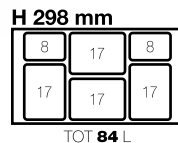

### 500 MM CARCASS - TO SUIT 500 NL

Description	Bucket Height	Drawer Nominal Length	Code
With Metal Lid	463mm	500mm	1-456-507
No Metal Lid	463mm	500mm	1-456-155

### 600 MM CARCASS - TO SUIT 500 NL

Description	Bucket Height	Drawer Nominal Length	Code
With Metal Lid	495mm	500mm	1-456-609
No Metal Lid	495mm	500mm	1-456-169

### 600 MM CARCASS - TO SUIT 500 NL

Description	Bucket Height	Drawer Nominal Length	Code
With Metal Lid	298mm	500mm	1-456-605
No Metal Lid	298mm	500mm	1-456-165

### 900 MM CARCASS - TO SUIT 500 NL

Description	Bucket Height	Drawer Nominal Length	Code
With Metal Lid	298mm	500mm	1-456-905
No Metal Lid	298mm	500mm	1-456-195

H

Storage & Decorative Solutions