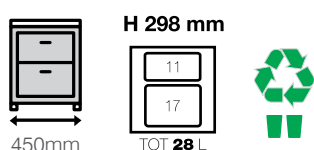

450 MM CARCASS - TO SUIT 450 NL

Description	Bucket Height	Drawer Nominal Length	Code
With Metal Lid	298mm	450mm	1-456-451
No Metal Lid	298mm	450mm	1-456-143