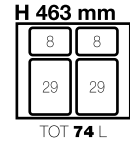

### 450 MM CARCASS - TO SUIT 500 NL

Description	Bucket Height	Drawer Nominal Length	Code
With Metal Lid	298mm	500mm	1-456-455
No Metal Lid	298mm	500mm	1-456-145

### 400 MM CARCASS - TO SUIT 500 NL

Description	Bucket Height	Drawer Nominal Length	Code
With Metal Lid	298mm	500mm	1-456-405
No Metal Lid	298mm	500mm	1-456-142

### 500 MM CARCASS - TO SUIT 500 NL

Description	Bucket Height	Drawer Nominal Length	Code
With Metal Lid	298mm	500mm	1-456-505
No Metal Lid	298mm	500mm	1-456-153

H

Storage & Decorative Solutions

### 600 MM CARCASS - TO SUIT 500 NL

Description	Bucket Height	Drawer Nominal Length	Code
With Metal Lid	463mm	500mm	1-456-607
No Metal Lid	463mm	500mm	1-456-167