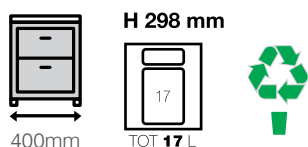

### 400 MM CARCASS - TO SUIT 450 NL

Description	Bucket Height	Drawer Nominal Length	Code
With Metal Lid	298mm	450mm	1-456-401
No Metal Lid	298mm	450mm	1-456-141