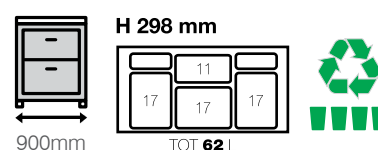

900 MM CARCASS - TO SUIT 450 NL

Description	Bucket Height	Drawer Nominal Length	Code
With Metal Lid	298mm	450mm	1-456-901
No Metal Lid	298mm	450mm	1-456-191