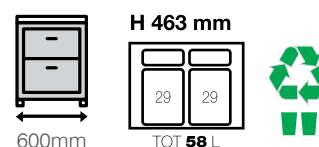

600 MM CARCASS - TO SUIT 450 NL

Description	Bucket Height	Drawer Nominal Length	Code
With Metal Lid	463mm	450mm	1-456-603
No Metal Lid	463mm	450mm	1-456-163