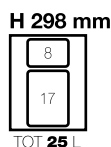

### 450 MM CARCASS - TO SUIT 500 NL

Description	Bucket Height	Drawer Nominal Length	Code
With Metal Lid	298mm	500mm	1-456-455
No Metal Lid	298mm	500mm	1-456-145

### 300 MM CARCASS - TO SUIT 500 NL

Description	Bucket Height	Drawer Nominal Length	Code
With Metal Lid	298mm	500mm	1-456-305
No Metal Lid	298mm	500mm	1-456-135

### 450 MM CARCASS - TO SUIT 500 NL

Description	Bucket Height	Drawer Nominal Length	Code
With Metal Lid	463mm	500mm	1-456-457
No Metal Lid	463mm	500mm	1-456-147

### 400 MM CARCASS - TO SUIT 500 NL

Description	Bucket Height	Drawer Nominal Length	Code
With Metal Lid	298mm	500mm	1-456-405
No Metal Lid	298mm	500mm	1-456-142