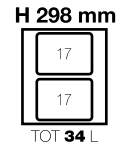

### 450 MM CARCASS - TO SUIT 500 NL

Description	Bucket Height	Drawer Nominal Length	Code
With Metal Lid	298mm	500mm	1-456-455
No Metal Lid	298mm	500mm	1-456-145

### 300 MM CARCASS - TO SUIT 500 NL

Description	Bucket Height	Drawer Nominal Length	Code
With Metal Lid	298mm	500mm	1-456-305
No Metal Lid	298mm	500mm	1-456-135