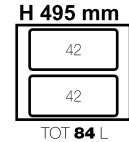

### 500 MM CARCASS - TO SUIT 500 NL

Description	Bucket Height	Drawer Nominal Length	Code
With Metal Lid	298mm	500mm	1-456-505
No Metal Lid	298mm	500mm	1-456-153

H

Storage & Decorative Solutions

### 600 MM CARCASS - TO SUIT 500 NL

Description	Bucket Height	Drawer Nominal Length	Code
With Metal Lid	463mm	500mm	1-456-607
No Metal Lid	463mm	500mm	1-456-167

### 500 MM CARCASS - TO SUIT 500 NL

Description	Bucket Height	Drawer Nominal Length	Code
With Metal Lid	463mm	500mm	1-456-507
No Metal Lid	463mm	500mm	1-456-155

### 600 MM CARCASS - TO SUIT 500 NL

Description	Bucket Height	Drawer Nominal Length	Code
With Metal Lid	495mm	500mm	1-456-609
No Metal Lid	495mm	500mm	1-456-169