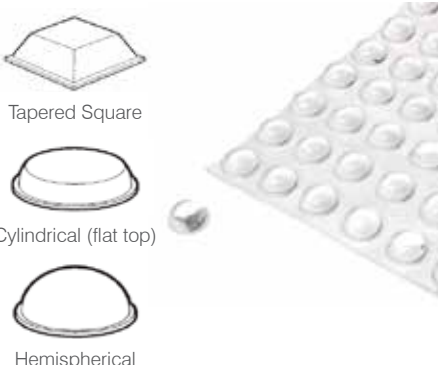

3M BUMPON

- Available in three styles
- Aggressive high tack
- Long ageing resiliency
- Resistance to staining and marring

Shape	Colour	Width	Height	Qty	Code
Tapered Square	Black	12.7mm	1.6mm	1000/roll	1-448-050
Cylindrical	White	12.7mm	3.5mm	56/card, 54cards/box	1-448-354
Cylindrical	Transparent	12.7mm	3.5mm	56/card, 54cards/box	1-448-358
Hemispherical	Transparent	11.1mm	5.0mm	56/card, 54cards/box	1-448-360
Hemispherical	Transparent	7.9mm	2.2mm	144/card, 21cards/box	1-448-362