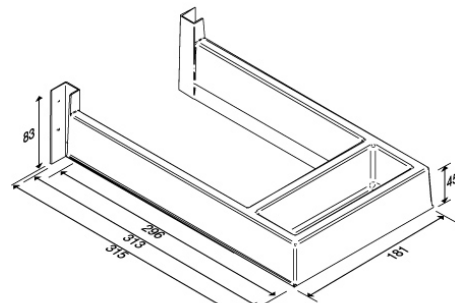

**EXCLUSIVE
TO LINCOLN SENTRY**

Exclusive to Lincoln Sentry • Made in Italy
Easy to install • Designed for everyday

UNDERSINK DRAWER INSERTS

- Available in white or grey
- Save time with an easy install
- Polypropylene component for undersink drawers
- Suits 16mm base
- Suits Blum drawer systems

Description	Colour	Code
Undersink Insert	Grey	1-652-204
Undersink Insert	White	1-652-206
Undersink Insert with Tray	Grey	1-652-200
Undersink Insert with Tray	White	1-652-202

VANITY BINS

- 5L capacity
- Available in white or grey
- Bin with swivel or manual lid
- Aluminium support bracket to mount bin to door
- Made from high quality polypropylene

Description	Colour	Width x Depth x Height	Code
Vanity Bin with Swivel Lid	Grey	174mm x 176mm x 229mm	1-652-208
Vanity Bin with Swivel Lid	White	174mm x 176mm x 229mm	1-652-210
Vanity Bin with Manual Lid	Grey	170mm x 174mm x 202mm	1-652-212
Vanity Bin with Manual Lid	White	170mm x 174mm x 202mm	1-652-214