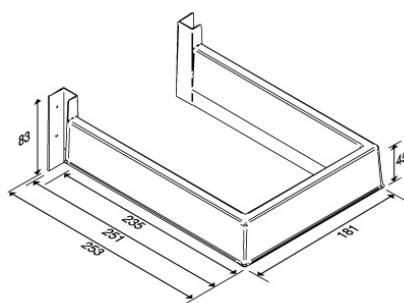

**EXCLUSIVE
TO LINCOLN SENTRY**

Exclusive to Lincoln Sentry • Made in Italy
Easy to install • Designed for everyday

UNDERSINK DRAWER INSERTS

- Available in white or grey
- Save time with an easy install
- Polypropylene component for undersink drawers
- Suits 16mm base
- Suits Blum drawer systems

Description	Colour	Code
Undersink Insert	Grey	1-652-204
Undersink Insert	White	1-652-206
Undersink Insert with Tray	Grey	1-652-200
Undersink Insert with Tray	White	1-652-202

VANITY BINS

- 5L capacity
- Available in white or grey
- Bin with swivel or manual lid
- Aluminium support bracket to mount bin to door
- Made from high quality polypropylene

Description	Colour	Width x Depth x Height	Code
Vanity Bin with Swivel Lid	Grey	174mm x 176mm x 229mm	1-652-208
Vanity Bin with Swivel Lid	White	174mm x 176mm x 229mm	1-652-210
Vanity Bin with Manual Lid	Grey	170mm x 174mm x 202mm	1-652-212
Vanity Bin with Manual Lid	White	170mm x 174mm x 202mm	1-652-214