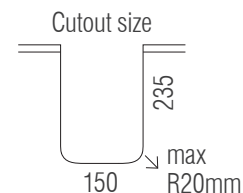

Description	Colour	Code
Undersink Insert	Grey	1-652-204
Undersink Insert	White	1-652-206
Undersink Insert with Tray	Grey	1-652-200
Undersink Insert with Tray	White	1-652-202

VANITY BINS

- 5L capacity
- Available in white or grey
- Bin with swivel or manual lid
- Aluminium support bracket to mount bin to door
- Made from high quality polypropylene

Description	Colour	Width x Depth x Height	Code
Vanity Bin with Swivel Lid	Grey	174mm x 176mm x 229mm	1-652-208
Vanity Bin with Swivel Lid	White	174mm x 176mm x 229mm	1-652-210
Vanity Bin with Manual Lid	Grey	170mm x 174mm x 202mm	1-652-212
Vanity Bin with Manual Lid	White	170mm x 174mm x 202mm	1-652-214